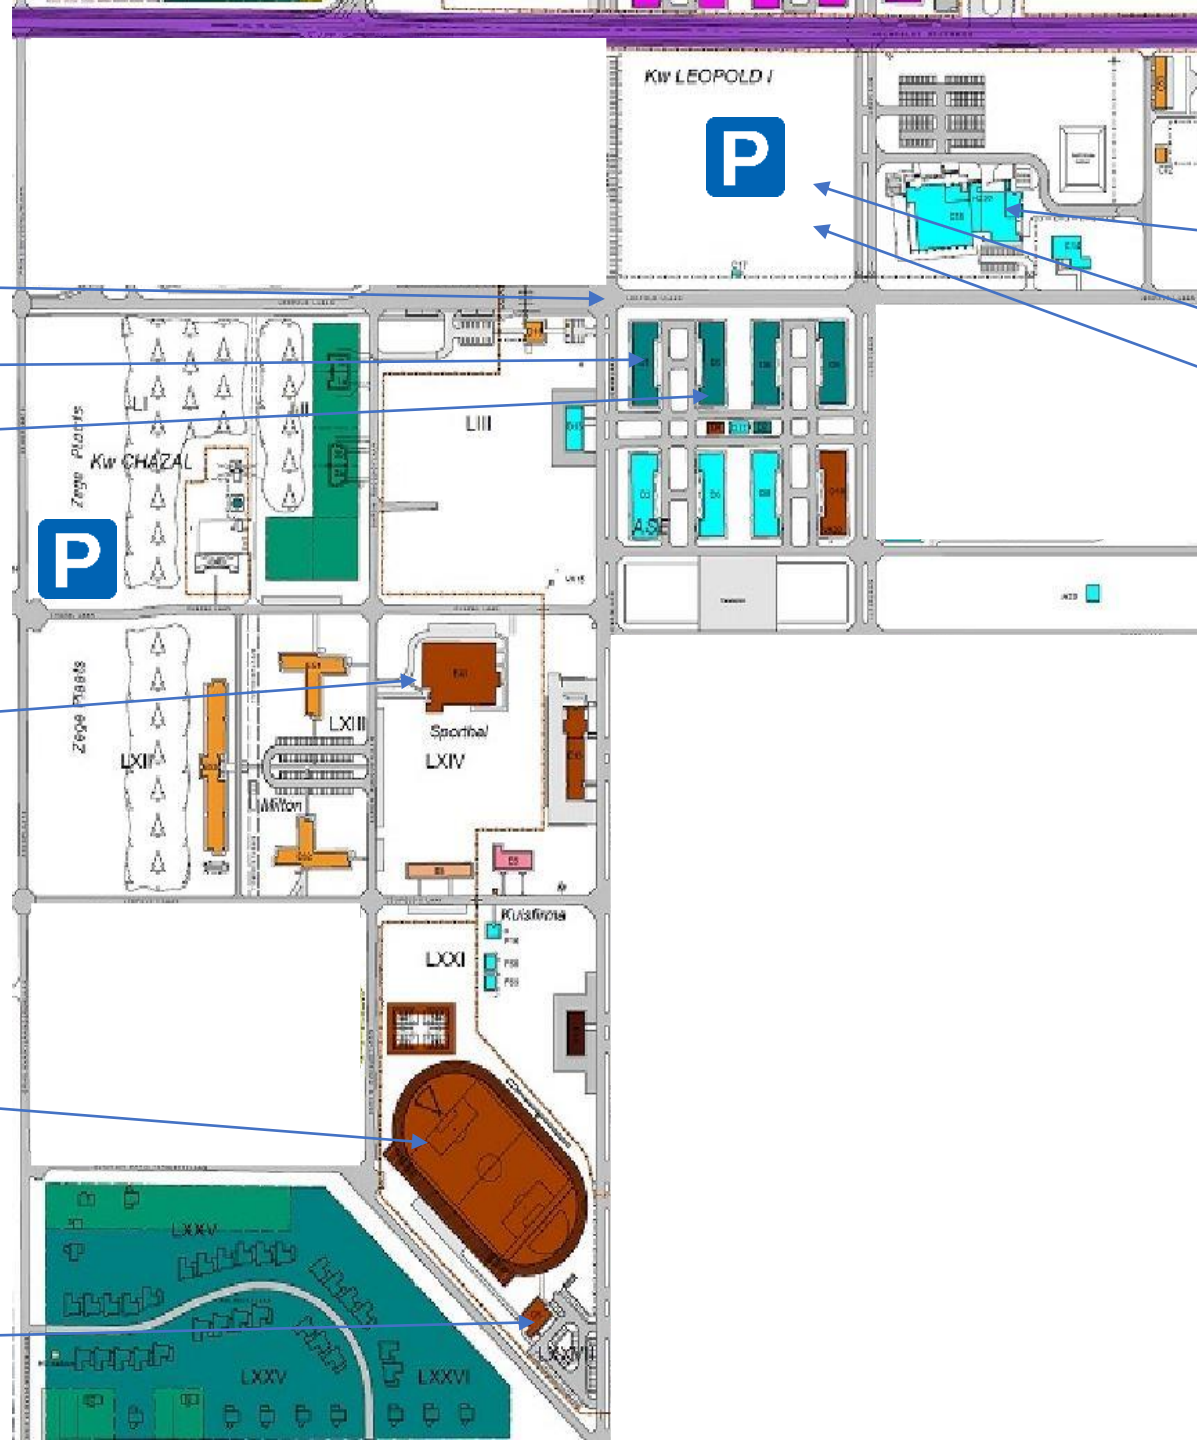

LEOPOLDSBURG
 Kamp Beverlo
 NUQUA 71034A
 Liggingplan

Vers. Figuur: B1/1
 Figuur: Figuur: B1/1

LEOPOLDSBURG
 Kamp Beverlo
 NUQUA 71034A
 Plan d'implantation

B: BATIMENT - GENIE CIVIL

Algemeen Liggingplan per Eenheid

In/Out Kw Leopold I

VIP Building D1

BAR Building D3

Parking Cars (Sports)
Parking Bus (Reception)

Sports Facility's (Reception)
Showers

Sports Track

Showers
Secretariat

Mess (BBQ + Award ceremony)